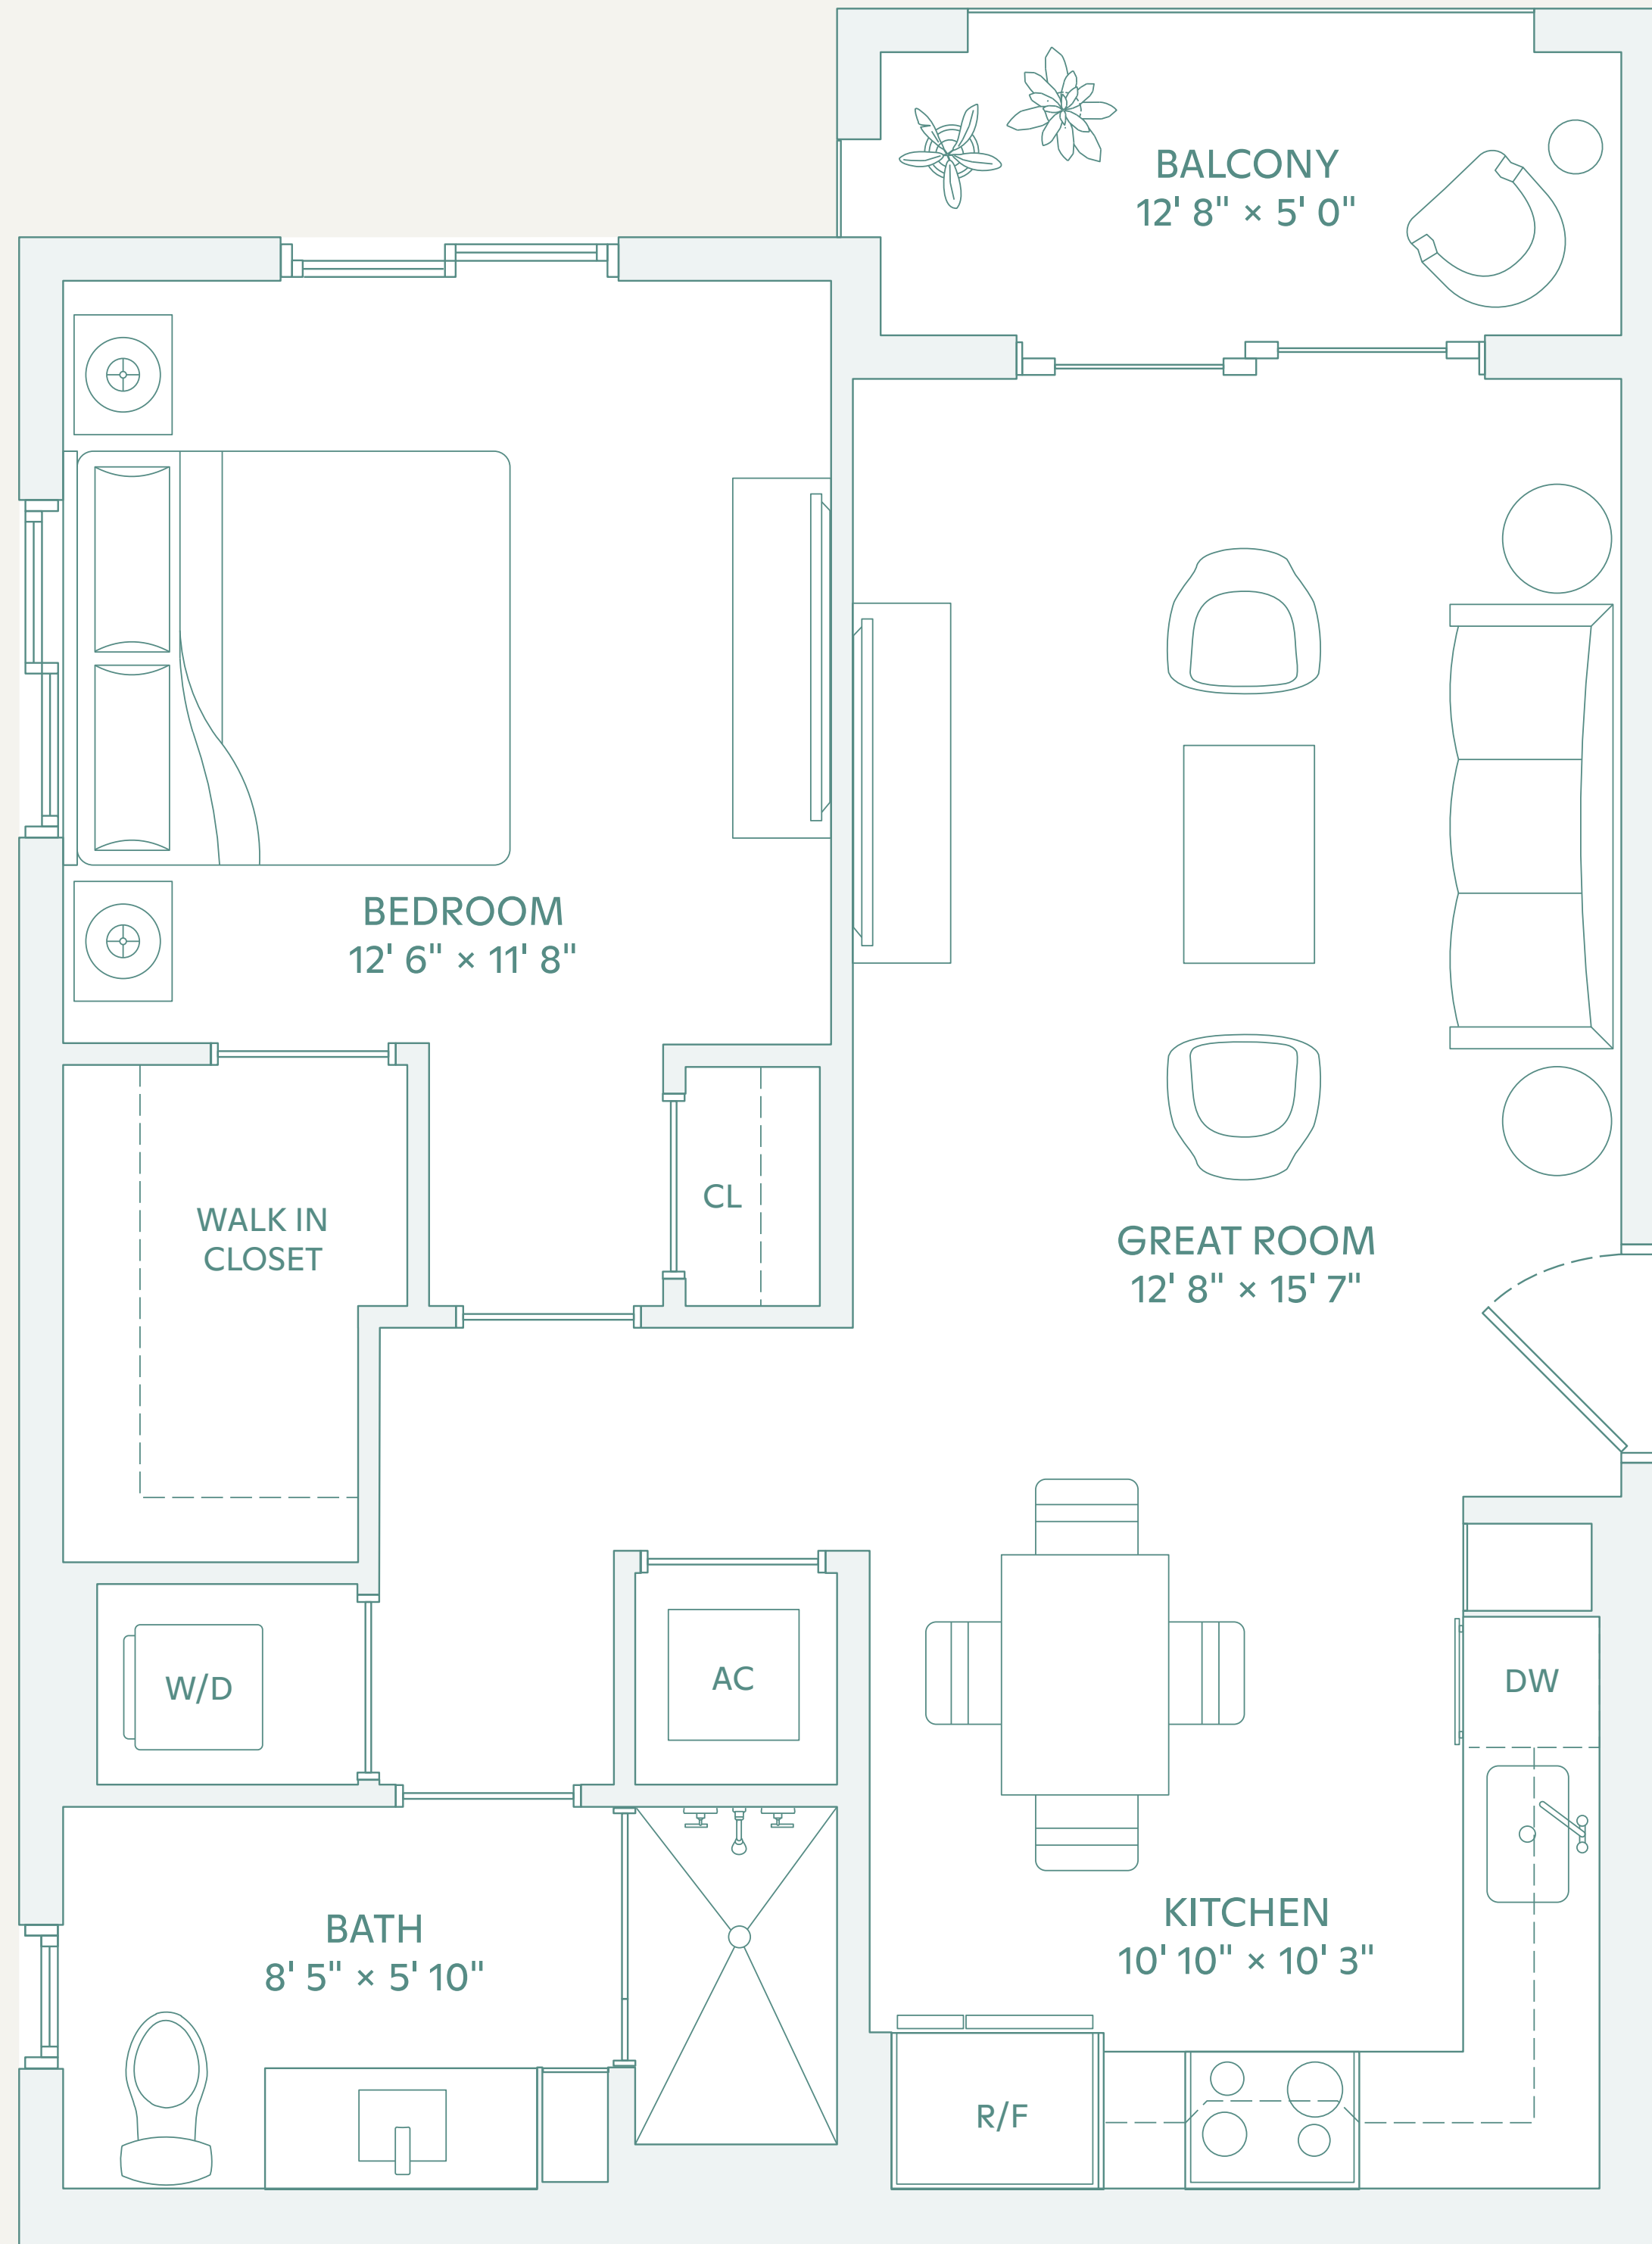

RESIDENCE

A2

1 Bedroom
1 Bathroom

Indoor: 750 SF
Outdoor: 62 SF
Total: 812 SF

Unit features

- Whirlpool stainless steel appliances
- Garbage disposal
- Dishwasher
- Microwave
- Electric range stove top
- Quality wood cabinetry with two-toned combination
- Kitchen full height counter backsplash
- Open Living Room and Dining Space
- Kohler bathroom fixtures (polished chrome)
- Ceiling fan
- Wood-vinyl flooring
- Walk in closets
- Balcony