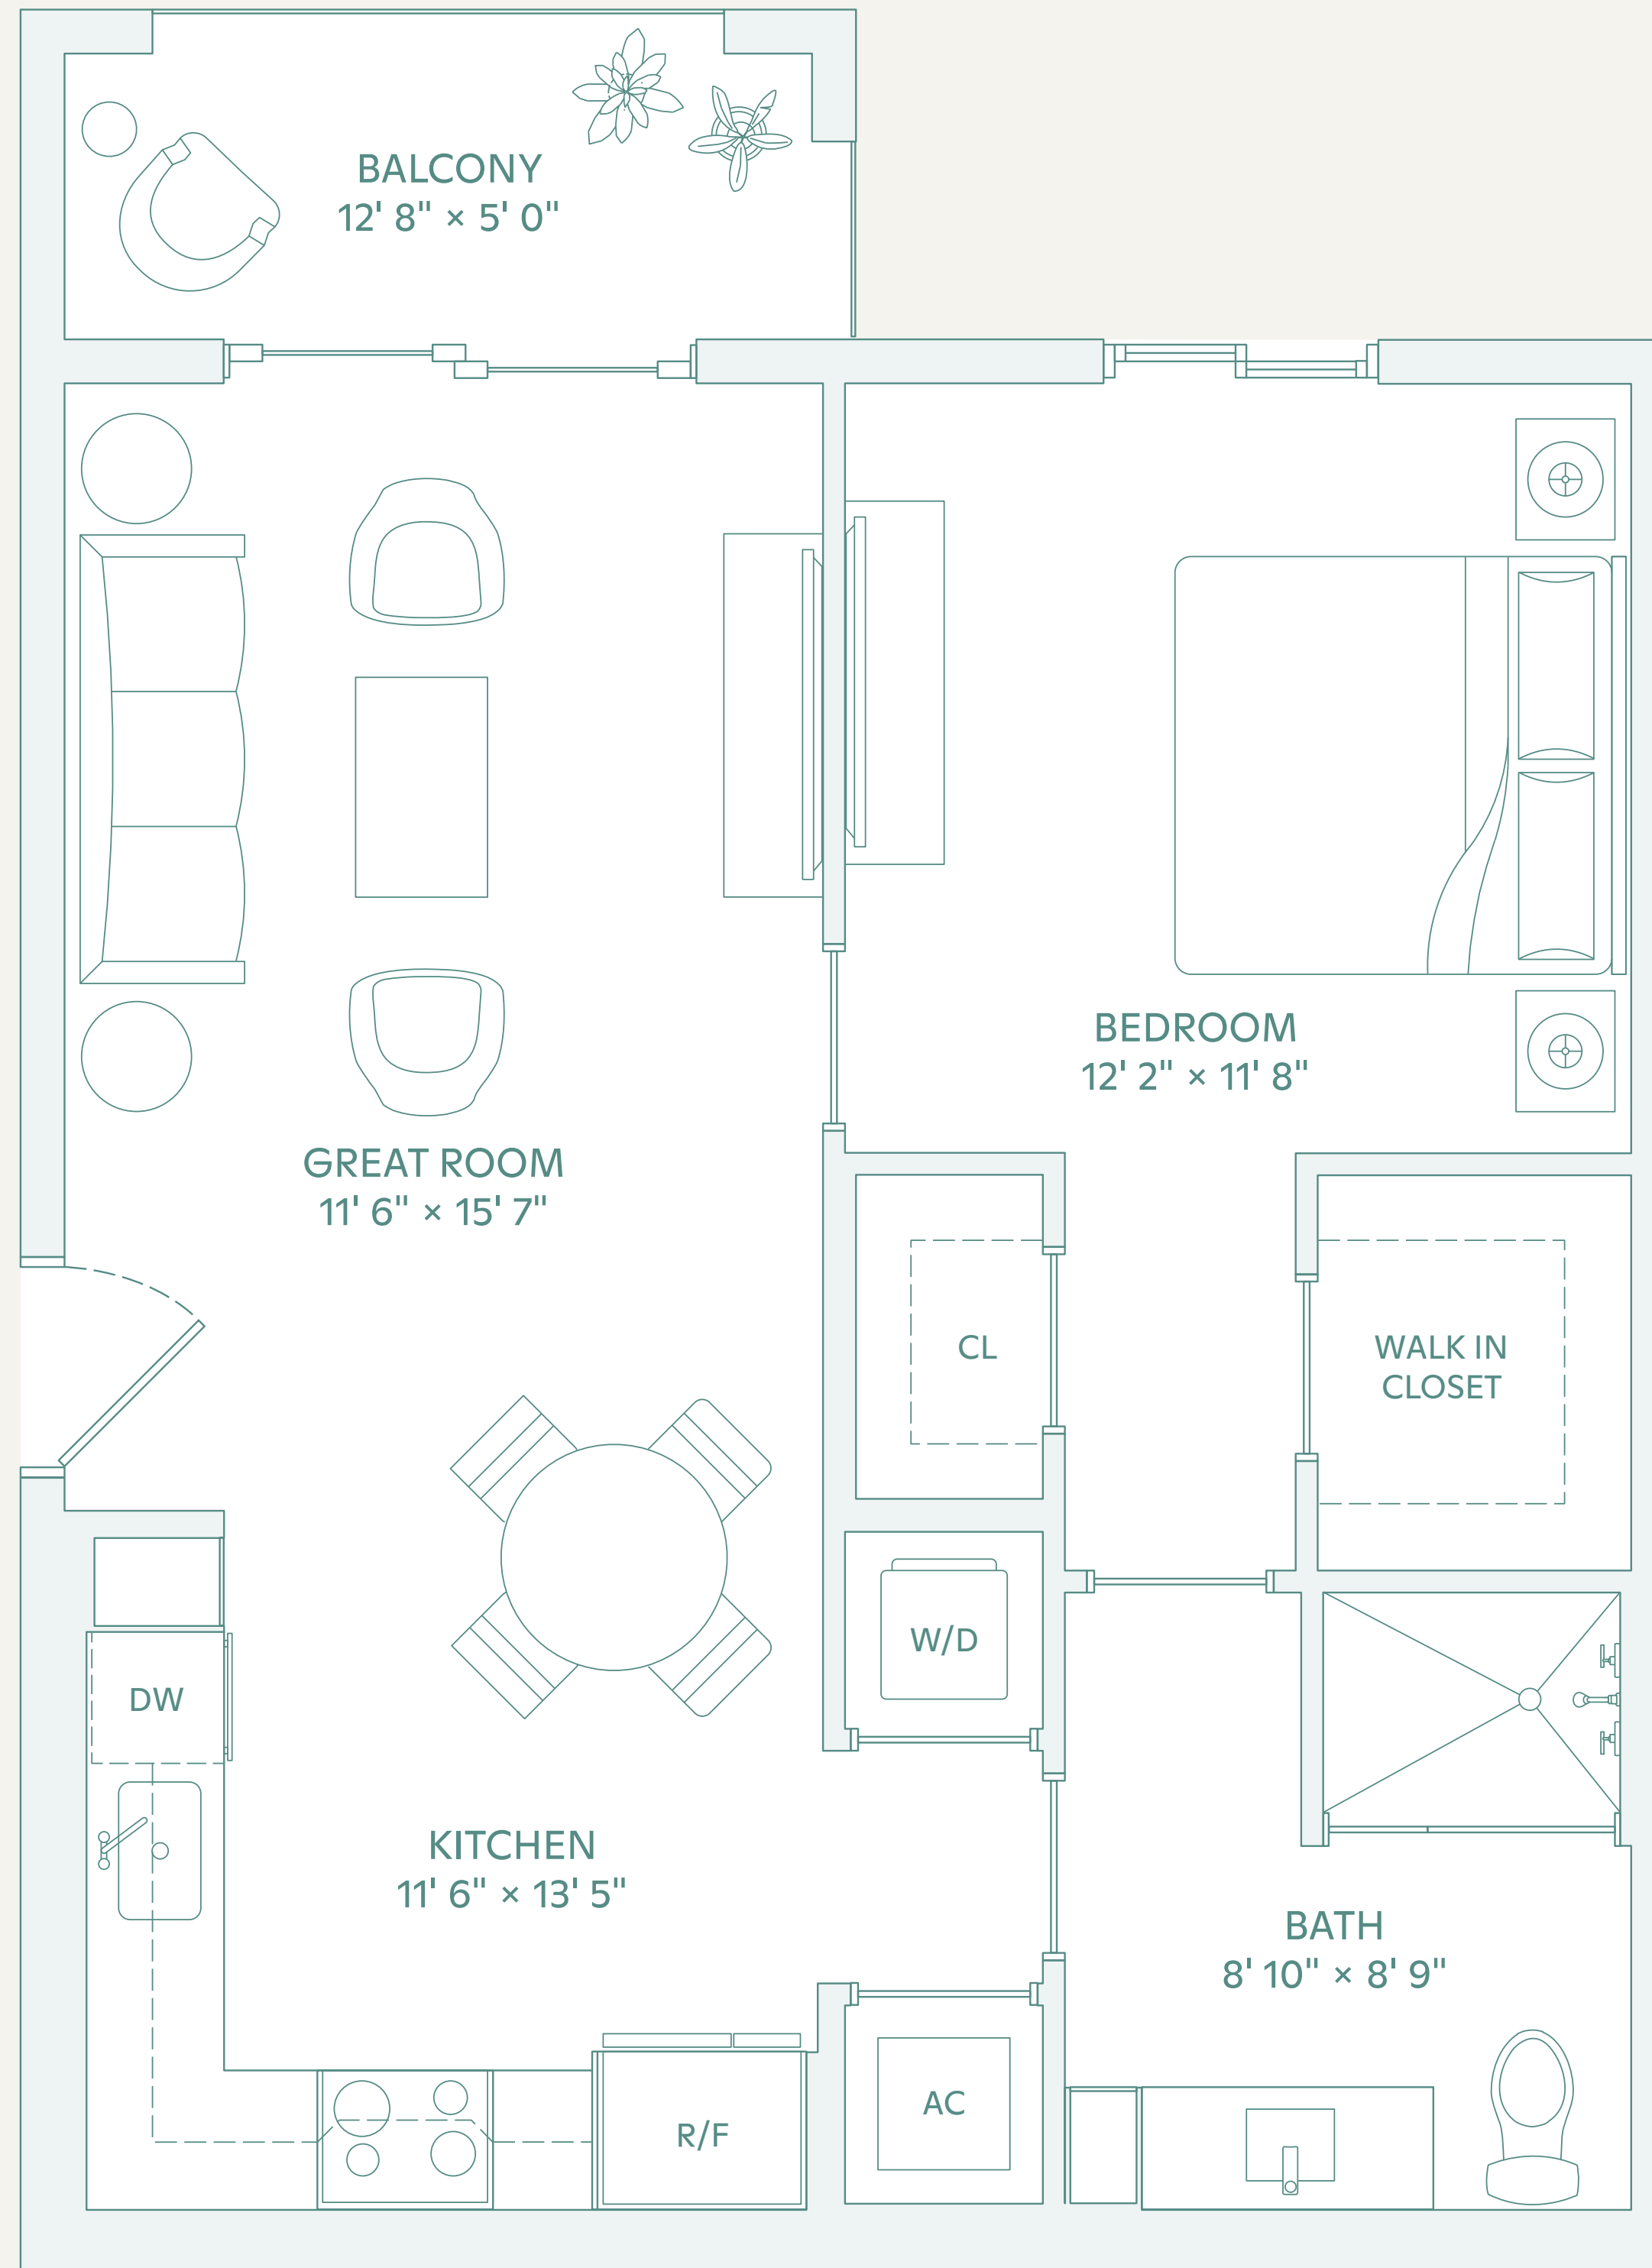

RESIDENCE

A1

1 Bedroom
1 Bathroom

Indoor: 715 SF
Outdoor: 63 SF
Total: 778 SF

Unit features

- Whirlpool stainless steel appliances
- Garbage disposal
- Dishwasher
- Microwave
- Electric range stove top
- Quality wood cabinetry with two-toned combination
- Kitchen full height counter backsplash
- Open Living Room and Dining Space
- Kohler bathroom fixtures (polished chrome)
- Ceiling fan
- Wood-vinyl flooring
- Walk in closets
- Balcony